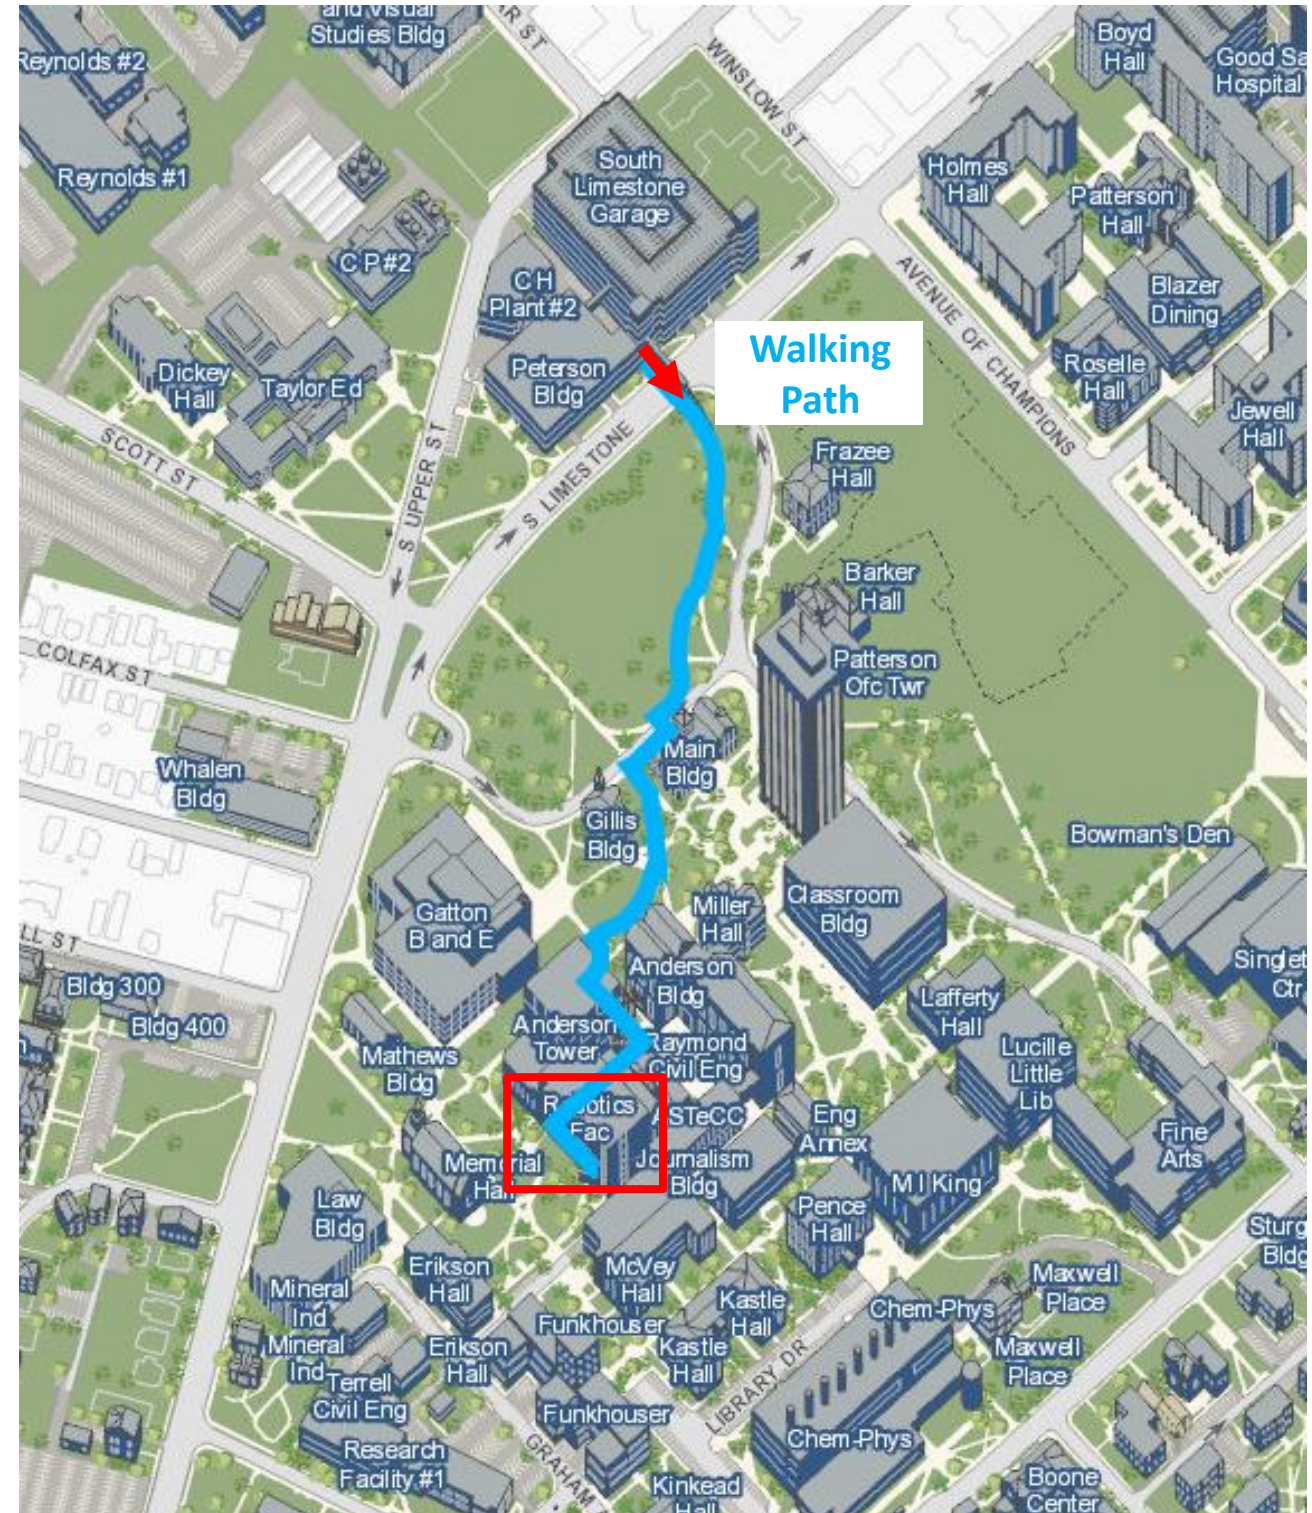

Directions to the UKY Visitor Parking Garage

- Stay on **South Limestone** (moving north)
- When passing the **Arby's** (restaurant), keep at the **left lane**
- The entrance to the parking garage will be soon **on the left side**
- (see next page for further details)

Garage Entrance

- Turn **left** to enter the parking garage
- Take the **parking ticket**

South Limtstone

Enter the Campus from the Parking Garage

- Enter the campus through the bridge on 3rd floor

Walk between the Parking Garage and the Lab

- Enter the campus through the bridge on **3rd floor**
- Follow the blue line toward the “**Robotics Fac**” (Center for Robotics and Manufacturing Systems Building)

- Building Appearance

Entering the Building