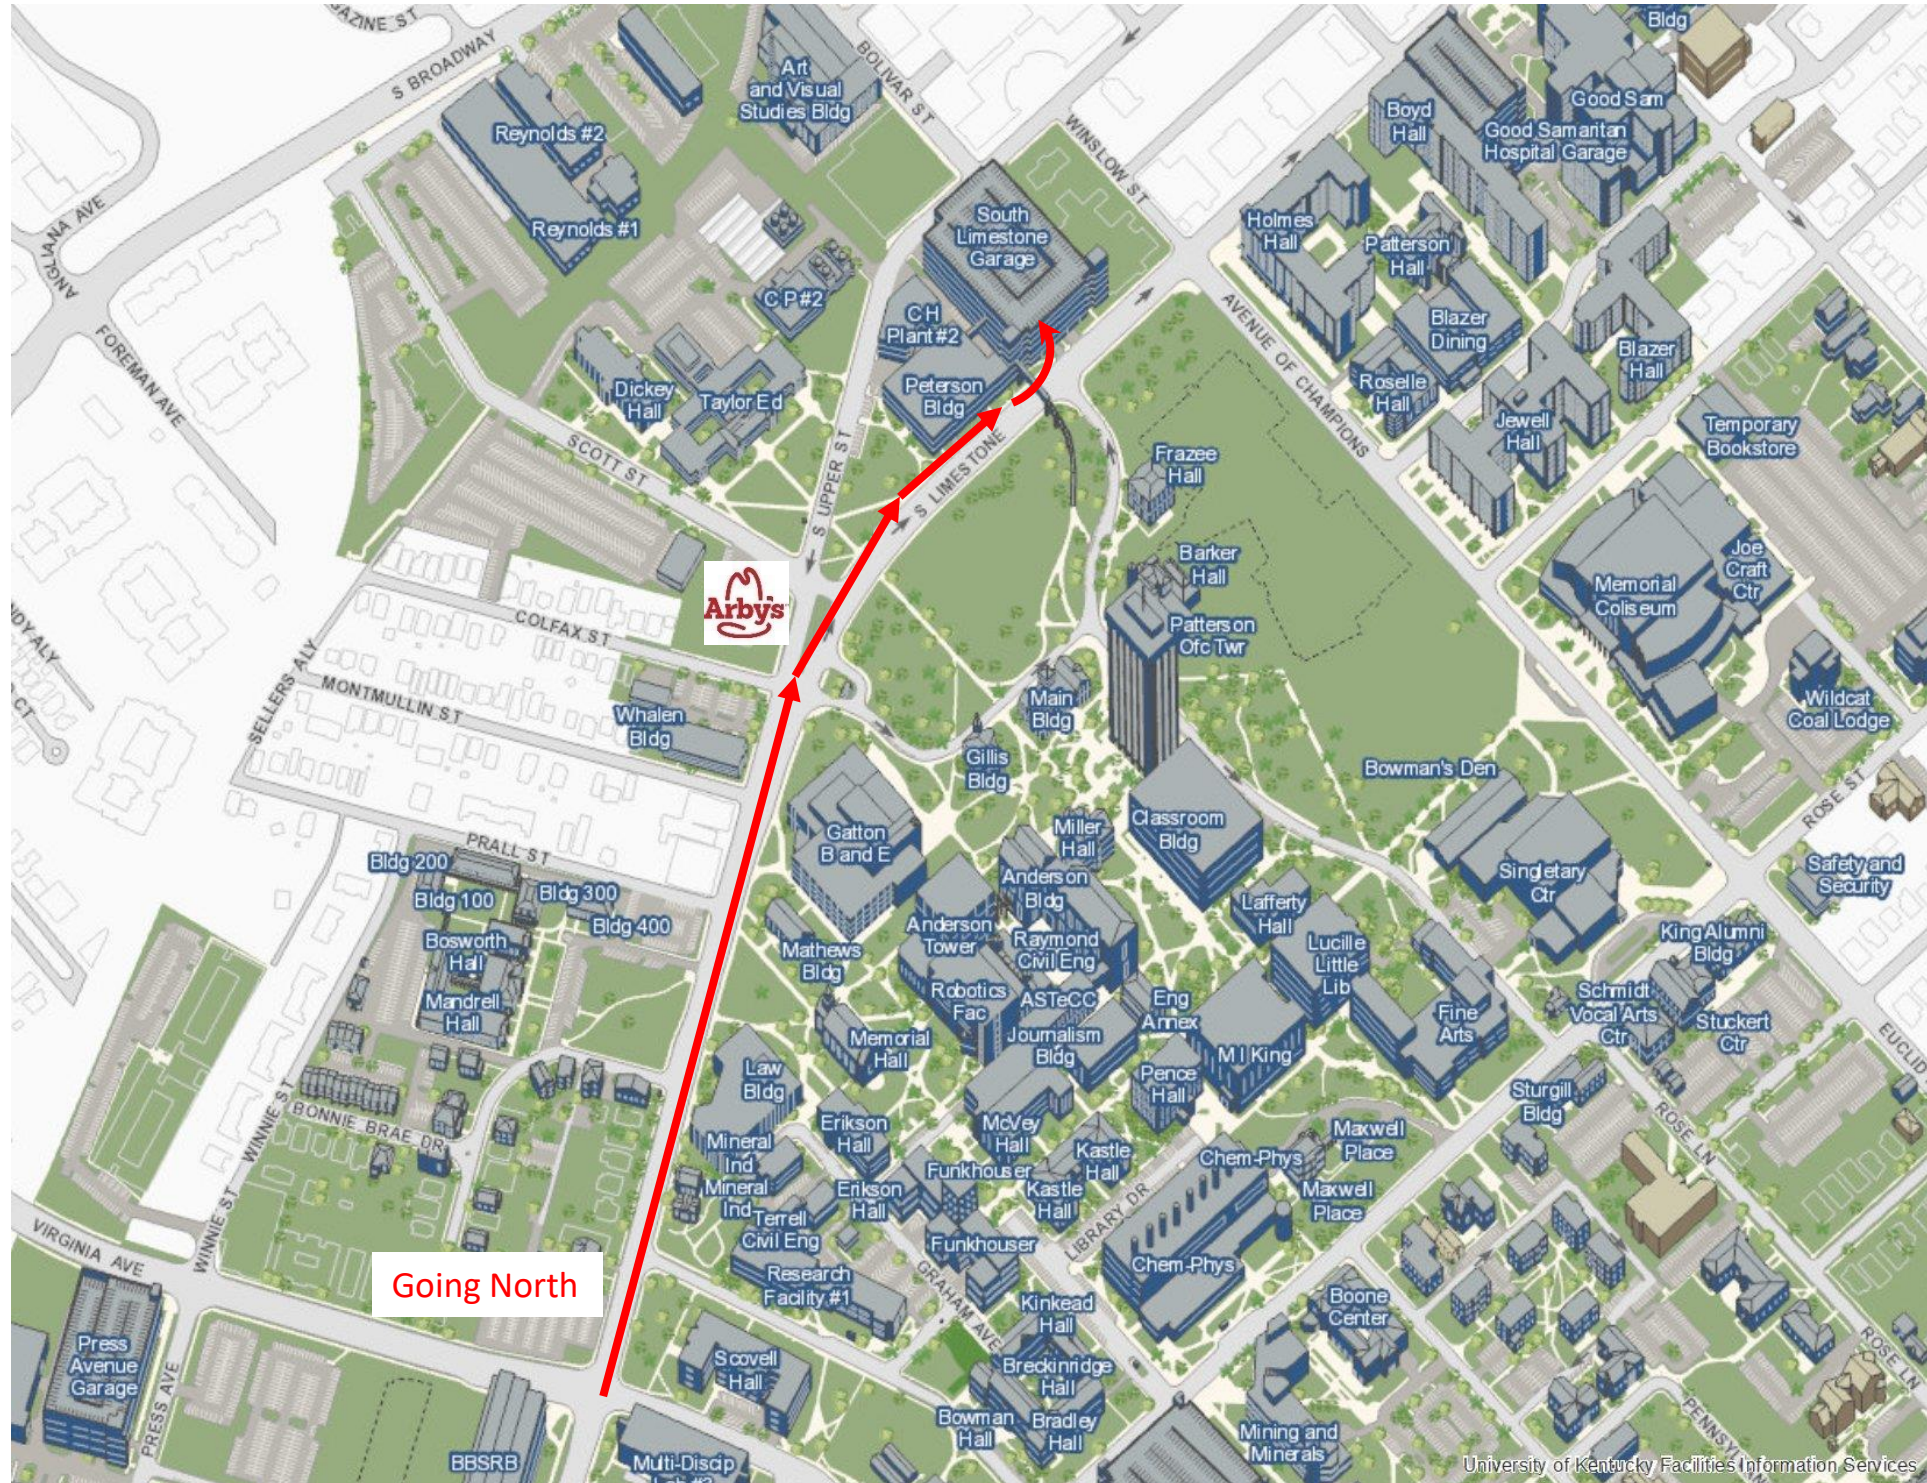

Directions to the UKY Visitor Parking Garage

- Stay on **South Limestone** (moving north)
- When passing the **Arby's** (restaurant), keep at the **left lane**
- The entrance to the parking garage will be soon **on the left side**
- (see next page for further details)

Garage Entrance

- Turn **left** to enter the parking garage
- Take the **parking ticket**

South Limtstone

Enter the Campus from the Parking Garage

- Enter the campus through the bridge on 3rd floor

Walk between the Parking Garage and the Lab

- Enter the campus through the bridge on **3rd floor**
- Follow the blue line toward the “**Robotics Fac**” (Center for Robotics and Manufacturing Systems Building)

- Building Appearance

Entering the Building