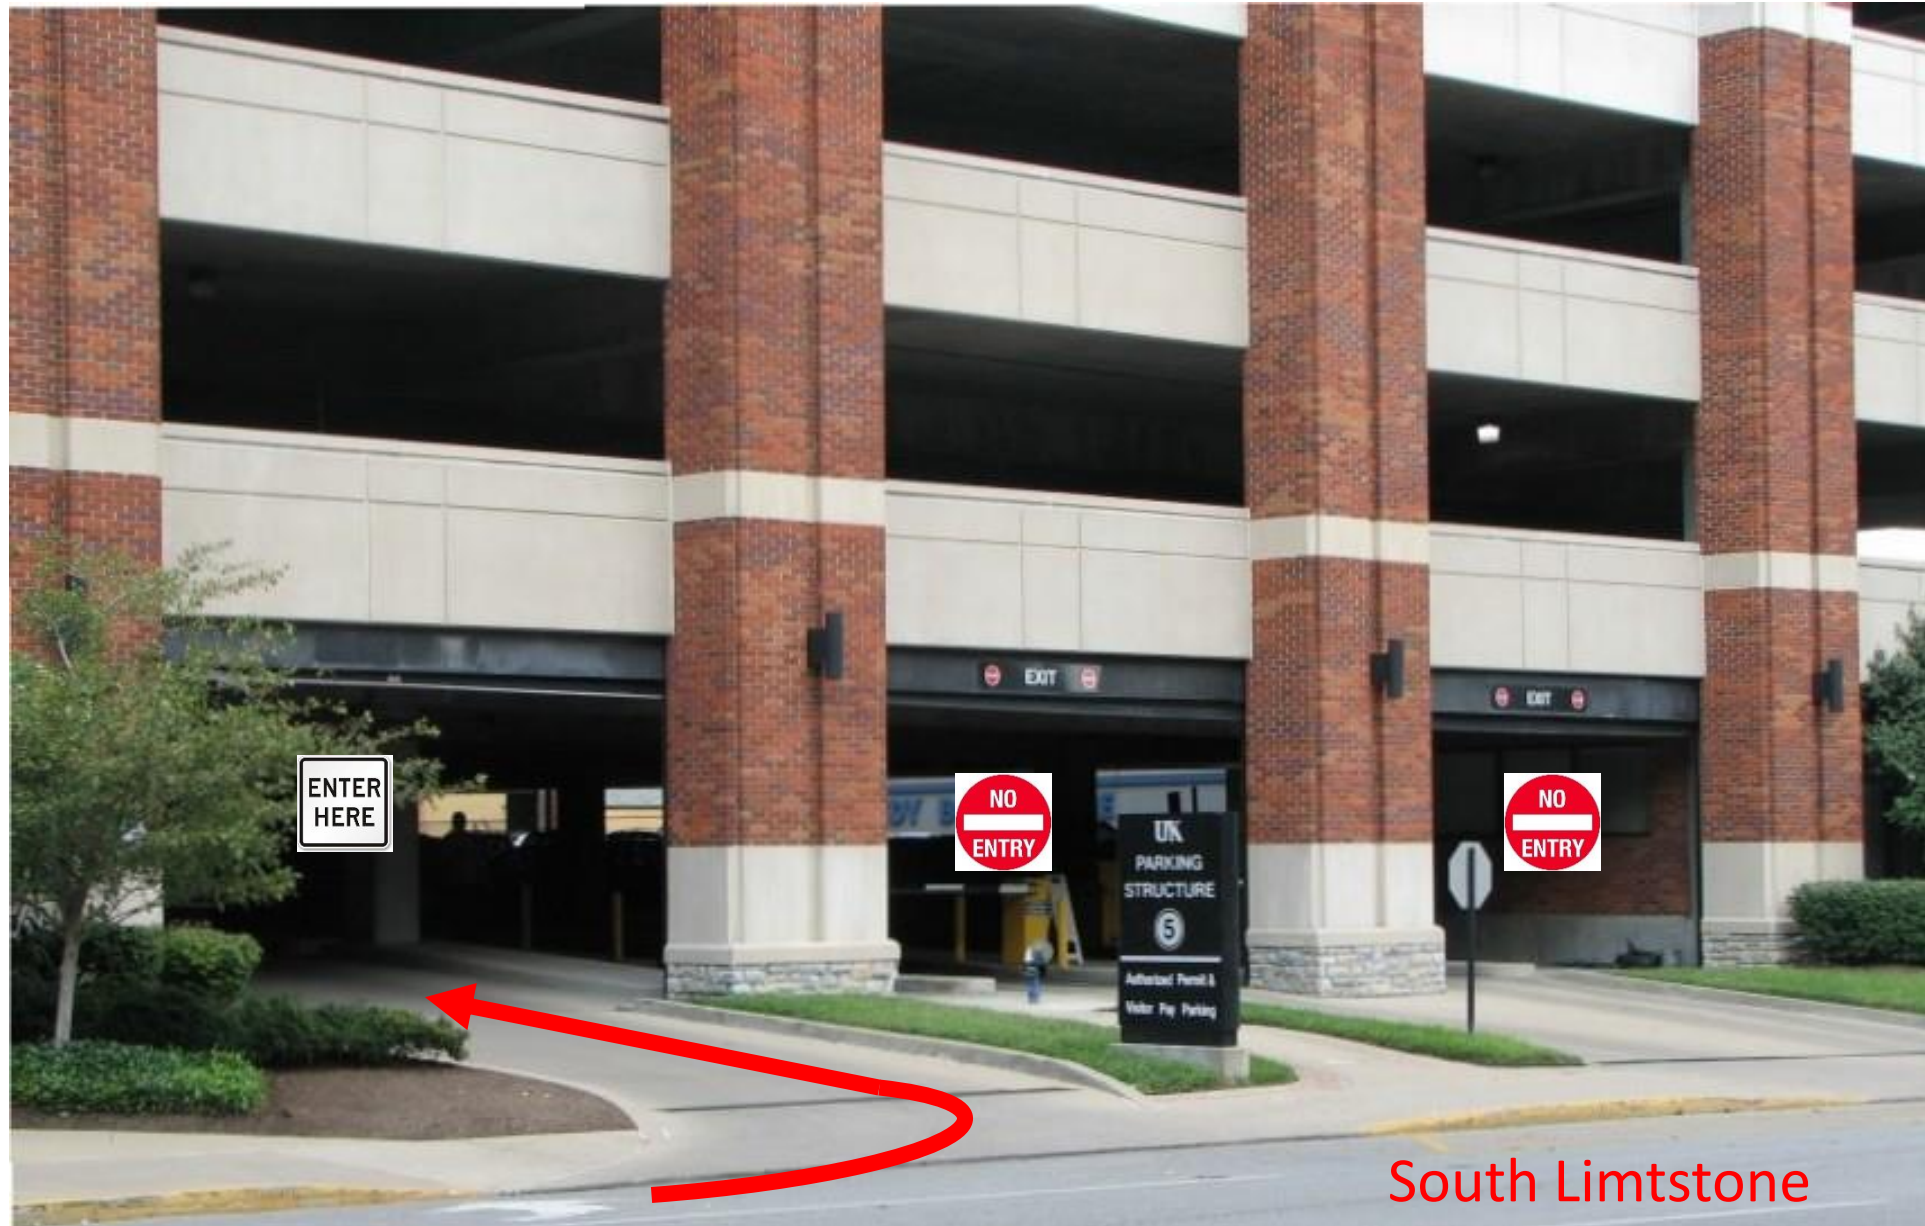

Directions to the UKY Visitor Parking Garage

- Stay on **South Limestone** (moving north)
- When passing the **Arby's** (restaurant), keep at the **left lane**
- The entrance to the parking garage will be soon **on the left side**
- (see next page for further details)

Garage Entrance

- Turn **left** to enter the parking garage
- Take the **parking ticket**

South Limtstone

Enter the Campus from the Parking Garage

- Enter the campus through the bridge on 3rd floor

Walk between the Parking Garage and the Lab

- Enter the campus through the bridge on **3rd floor**
- Follow the blue line toward the “**Robotics Fac**” (Center for Robotics and Manufacturing Systems Building)

- Building Appearance

Entering the Building